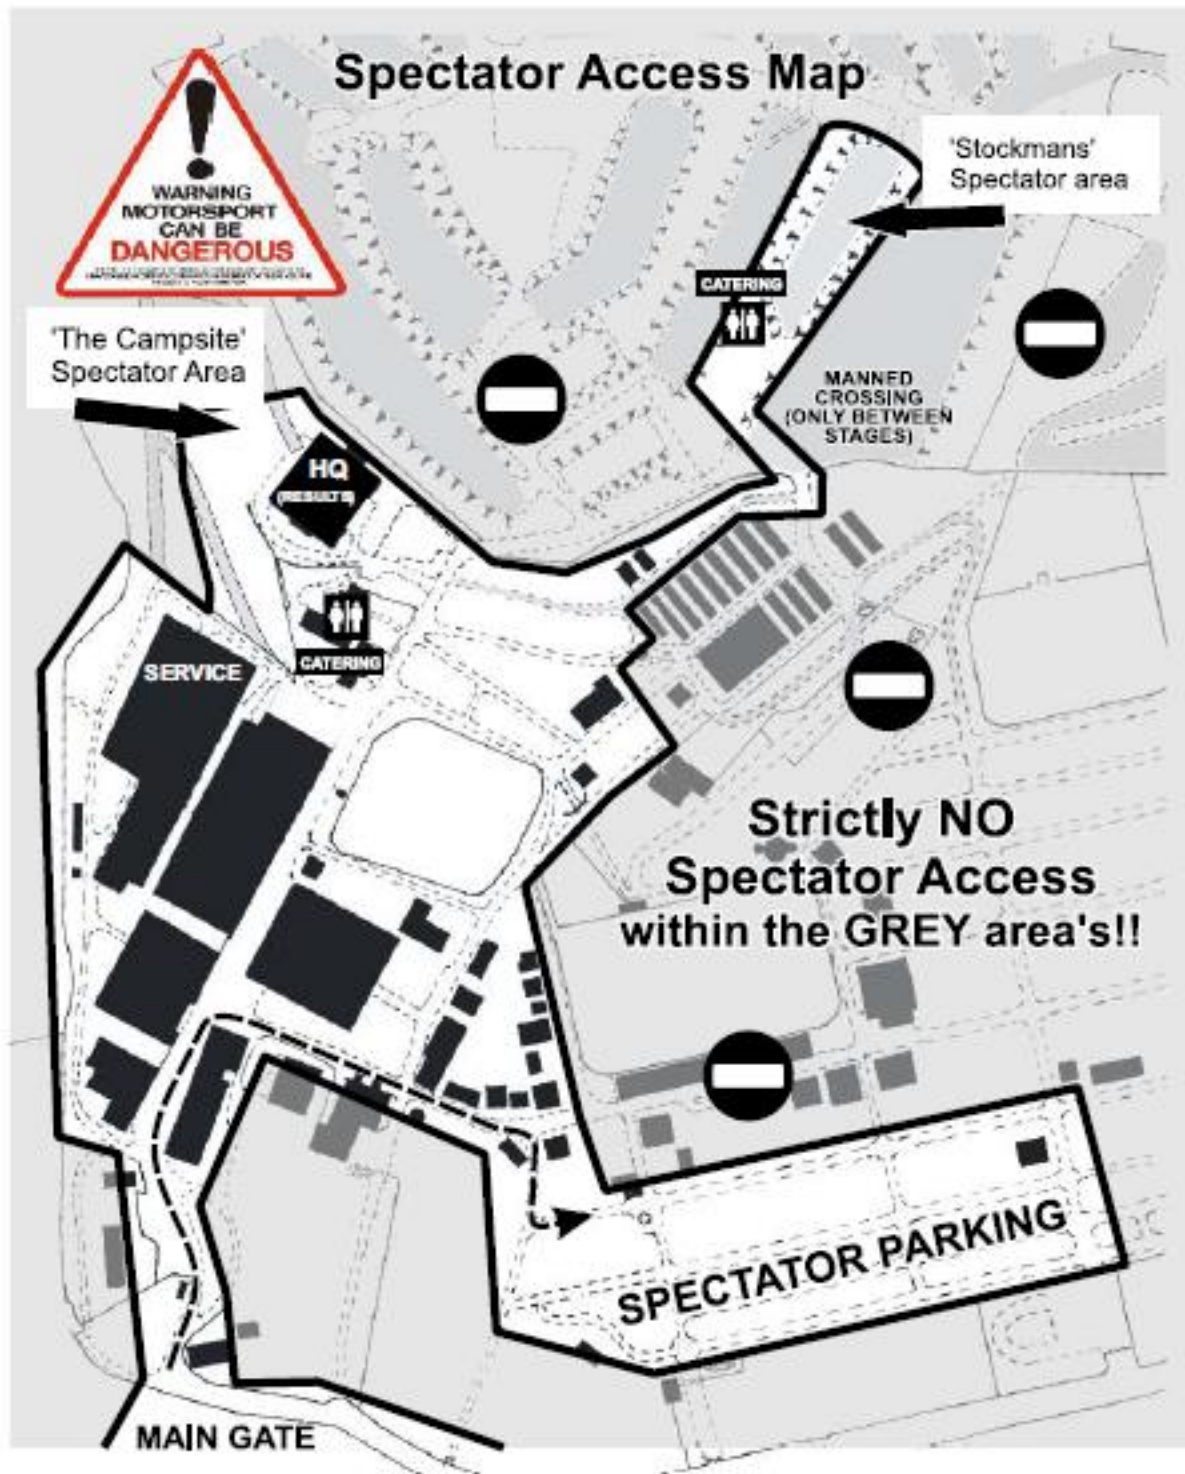

Help us keep the event running safely. Rally cars can do the unexpected so, for your own safety and that of others, please:

- Respect the marshals and follow their instructions
- Observe the colour coded tape and all signage
- Use the natural environment to protect yourself
- Don't walk on the rally stage
- Stay standing and remain alert
- Remember that alcohol and drugs can impair your responses and threaten your safety

**Entry to venue - £10 per car.** There will be a burger van, parking and toilets.

**VATANEN**

**NEEDS YOU TO SPECTATE SAFELY!**

#AriNeedsYou  
msauk.org/rallyfuture

RALLY FUTURE MSA

WARNING MOTOR SPORT CAN BE DANGEROUS

## Time schedule

Controls	Distance to next control (miles)	Spectator control car	Car 0	Car1	Comments/Sponsors
MC1(OUT)/SSA1	0.05	08:57:00	09:07	09:12	
SSS1 & SSS2	2.4	09:00:00	09:10	09:15	JD Tyres
SSS3 & SSS4	2.2	10:18:00	10:28	10:33	Bowen's Garage
SSS5 & SSS6	2.4	11:36:00	11:46	11:51	KSL Transport
SSS7 & SSS8	2.8	12:54:00	13:04	13:09	Herefordshire Raceway
SSS9 & SSS10	2.4	14:42:00	14:52:00	14:57:00	Bowyer Power
SSS11 & SSS12	2.7	16:00:00	16:10:00	16:15:00	Hansford Plant Hire
SSS13 & SSS14	2.3	17:18:00	17:28:00	17:33:00	Crystal Image Awards

## Spectator Area Locations

Note that the manned crossing into the “Stockmans” Spectator area is only open between stages. There is a burger van and toilet inside this area.